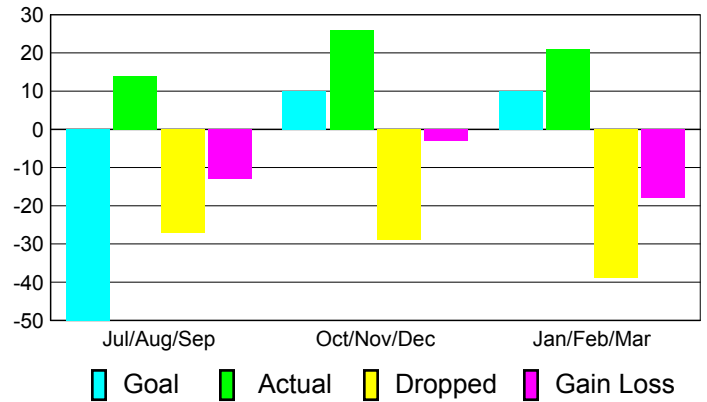

Membership Results 2010-2011

Goal, New, Dropped, Gain/Loss

Comparison of Membership Gain/Loss

Current Year Compared to the Previous Year